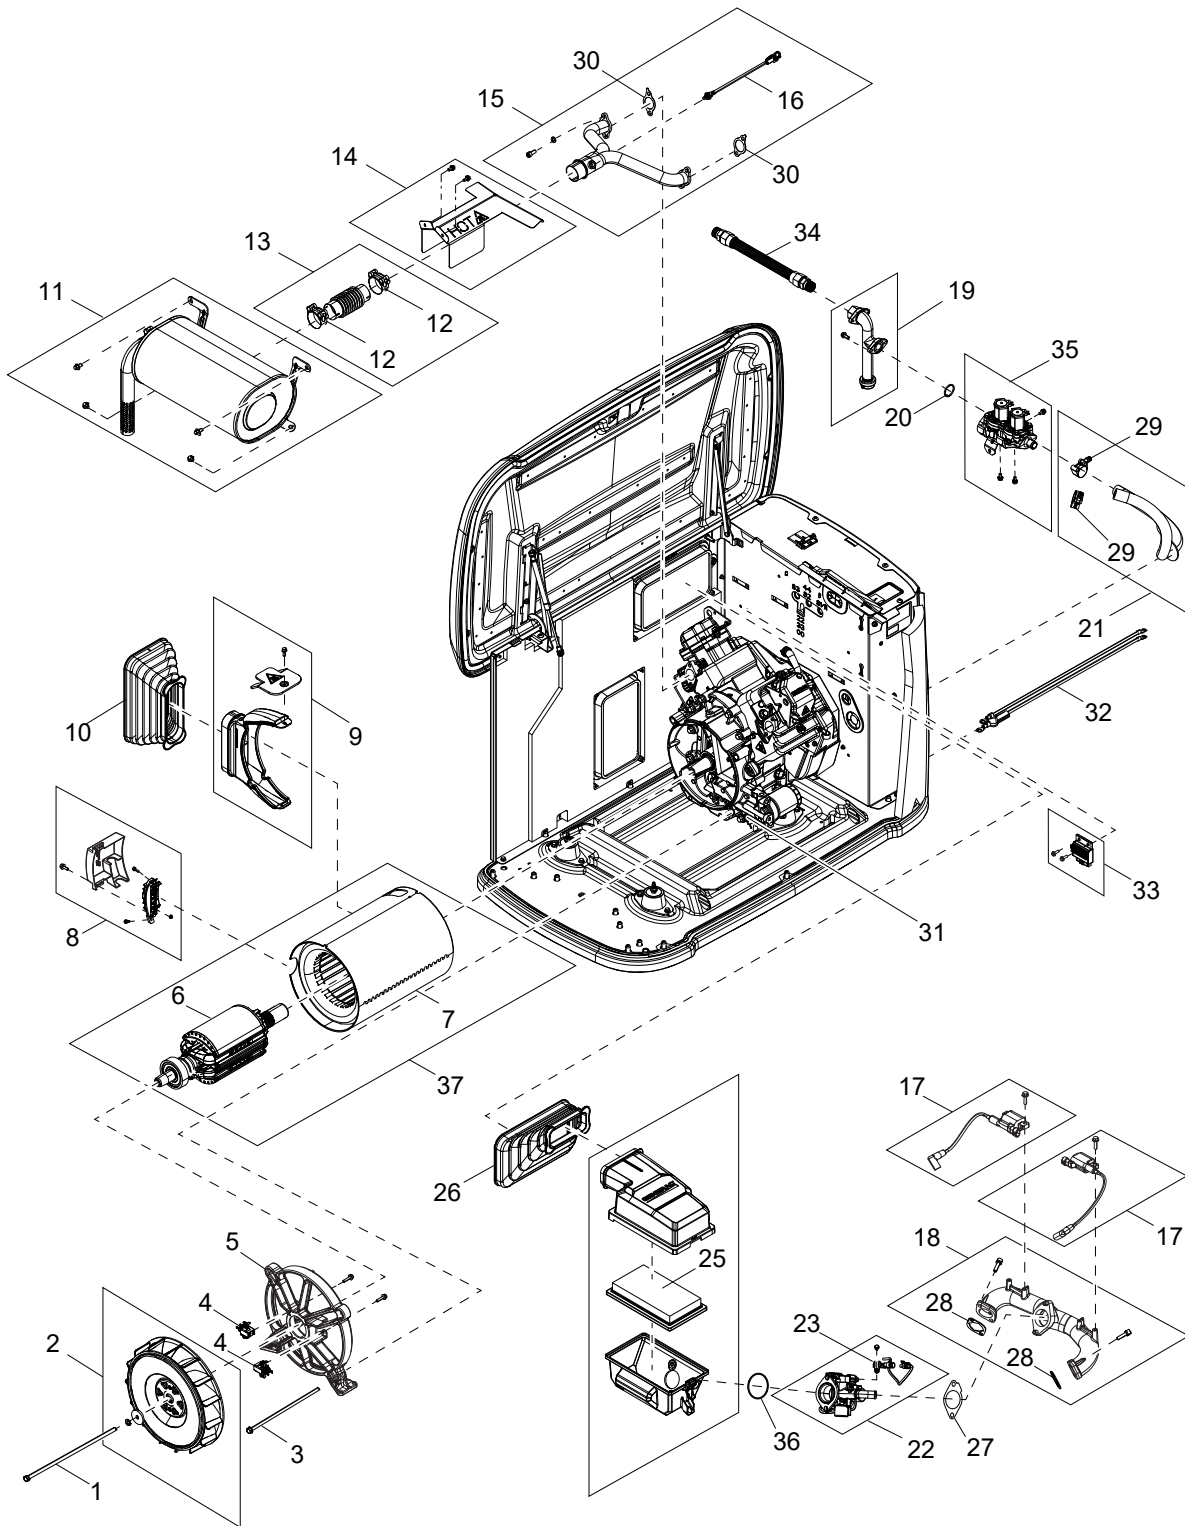

Top Level Engine, Fuel, Exhaust, Alternator

Top Level Engine, Fuel, Exhaust, Alternator (continued)

Item	Part Number	Part Description	QTY	Remarks
*1	0G7408	ROTOR BOLT IHHC	1	*Item 1 is included with item 37
2	A0007649832	KIT-EXHAUST FAN	1	
3	A0004533859	SCREW HHFC	4	
4	A0007649806	KIT-BRUSH ASSY	1	
5	A0004330206	315 REAR BEARING CARRIER MACHINED	1	
6	A0004123471	RTR 315 2P 28KW AD2 HSB 2023	1	
7	A0004123461	STR 315 2P 28KW AD2 HSB 2023	1	
8	A0008847463	KIT-SHIELD AND HARN TERMINAL ASSY	1	
9	A0009263558	KIT-ALT EXH DUCT	1	
10	A0002500762	BELLOWS ALT INTAKE HSB	1	
11	A0007325185	KIT-MUFFLER	1	Includes 1x item 13 for re-installation
12	0J7240	CLAMP BAND DIA 42.7-46.7MM	2	
13	A0007325187	KIT-EXHAUST FLEX PIPE	1	This item is not reusable and must be replaced upon removal
14	A0007325192	KIT-FLEX PIPE COVER	1	
15	A0007649031	KIT-EXHAUST MANIFOLD	1	Includes 1x item 13 for re-installation
16	A0002057615	SENSOR OXYGEN SWITCHING OSMA	1	
17	A0007674973	KIT-IGN COIL ASSY	2	
18	A0007676181	KIT-INTAKE MANIFOLD ASSY	1	
19	A0007887144	KIT-SEDIMENT TRAP	1	
20	A0006853913	O-RING 29.82 ID X 2.62MM	1	
21	A0007887145	KIT-FUEL LINE	1	
22	A0007649028	KIT-ETC / MIXER	1	
23	A0007649029	KIT-MIXER PRES SENSOR	1	
24	A0008201357	KIT-AIRBOX REPLACEMENT	1	
25	0J8478S	FILTER AIR ELEMENT PRE-BOX	1	
26	A0001455554	BELLOWS 816/999 ENGINE INTAKE HSB	1	
27	A0006060389	GASKET-MIXER/ETC TO INTAKE	1	
28	A0002074537	GASKET INTAKE 999CC	2	
29	A0002872809	T-BOLT HOSE CLAMP 28-32MM	2	
30	0C4138	GASKET EXHAUST PORT	2	
31	A0009741783	KIT-ENGINE REPLACEMENT 3PH 26-28KW ACHSB	1	Contains items 13, 28, 27, 30, and 36, and intends to capture all parts needed to reinstall the replacement engine
32	A0007647636	KIT-BATTERY LEADS	1	
33	A0007647702	KIT-REGULATOR ASSY	1	
34	0L4836A	FUEL FLEX LINE 3/4 NO PVC	1	
35	A0007887141	KIT-FUEL SHUTOFF	1	
36	A0001227957	O-RING 61.60 ID X 2.62MM ISO-143	1	
*37	A0009175817	KIT - ALTERNATOR ASSEMBLY	1	*Item 1 is included with item 37