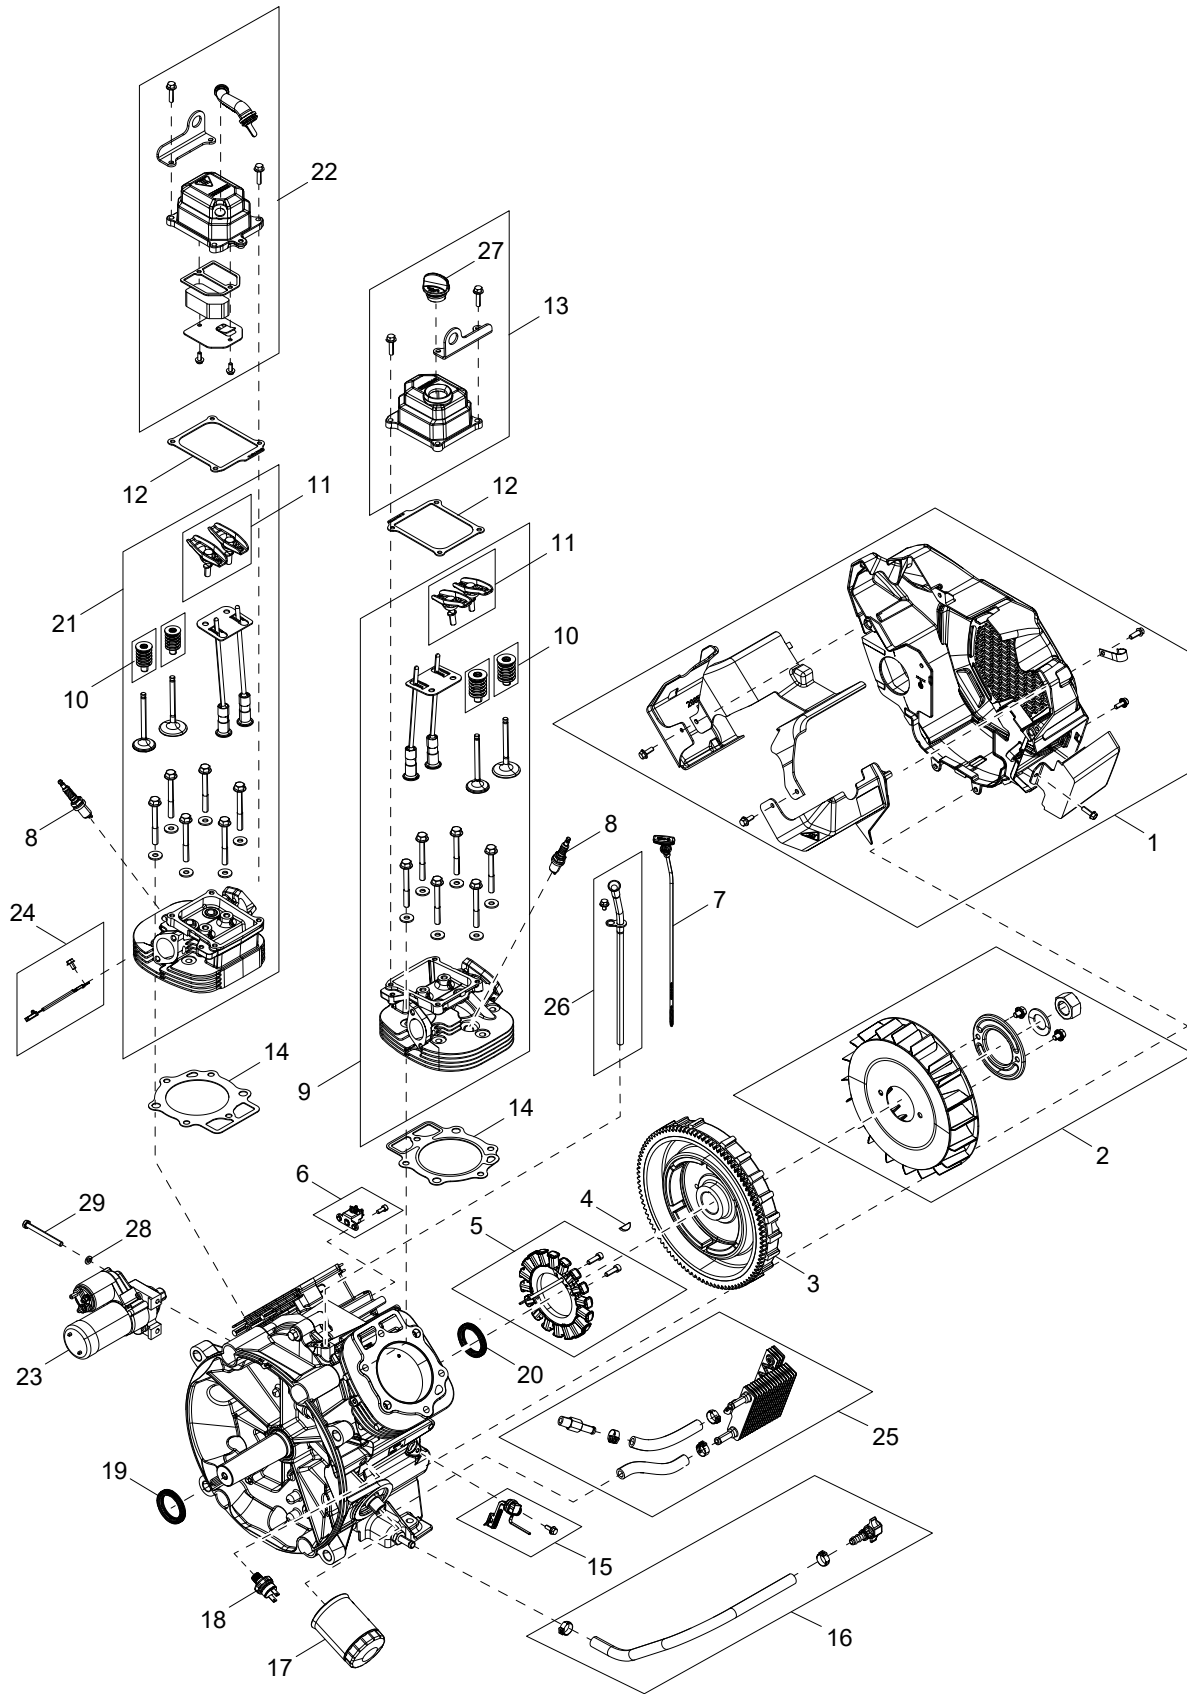

Engine Subcomponents

Engine Subcomponents (continued)

Item	Part Number	Part Description	QTY	Remarks
1	A0007674982	KIT-BLOWER HOUSING	1	
2	A0007676172	KIT-FAN	1	
3	10000022639	FLYWHEEL/RING GEAR 255MM FOR EFI	1	
4	10000022810	KEY WOODRUFF 5 X 22	1	
5	A0007674953	KIT-BATTERY CHARGE STATOR	1	
6	A0007676178	KIT-CRANK POSITION SENSOR 997	1	
7	A0007060963	ASSY DIPSTICK 355.7MM	1	
8	A0003637864	SPARK PLUG GENERAC GAP: 0.020"	2	
9	A0007676179	KIT-CYLINDER HEAD #2 997	1	
10	A0008095272	KIT-SPRING REPLACEMENT	4	
11	A0009205358	KIT-ROCKER ARM AND STUD	4	
12	A0002791673	GASKET ROCKER COVER 80MM X 91MM	2	
13	A0007676183	KIT-ROCKER COVER WO BREATHER	1	
14	0C2978	GASKET CYLINDER HEAD GTV990	2	
15	A0007674961	KIT-OIL FLOAT ASSY	1	
16	A0007676175	KIT-OIL DRAIN ASSY	1	
17	070185E	OIL FILTER 90 LOGO ORNG-CAN	1	
18	0L2917D	LOW OIL PRES SWITCH 10 PSI NO	1	
19	0K2035	SEAL CSHFT PTO 760/990 RED	1	
20	0K1534	SEAL CRANKSHAFT FLYWHEEL SIDE	1	
21	A0007676186	KIT-CYLINDER HEAD #1 997	1	
22	A0007676187	KIT-ROCKER COVER W BREATHER	1	
23	A0000501971	STARTER MOTOR GEAR REDUCED 1KW	1	
24	A0007676180	KIT-HEAD TEMP SENSOR	1	
25	A0007676188	KIT-ENGINE OIL COOLER	1	
26	A0009183844	KIT-DIPSTICK TUBE ASSY	1	
27	A0007093192	ASSY CAP OIL FILL M30	1	
28	G022129	WASHER LOCK M8-5/16	2	
29	G061906	SCREW HHC M8-1.25 X 85 C8.8	2