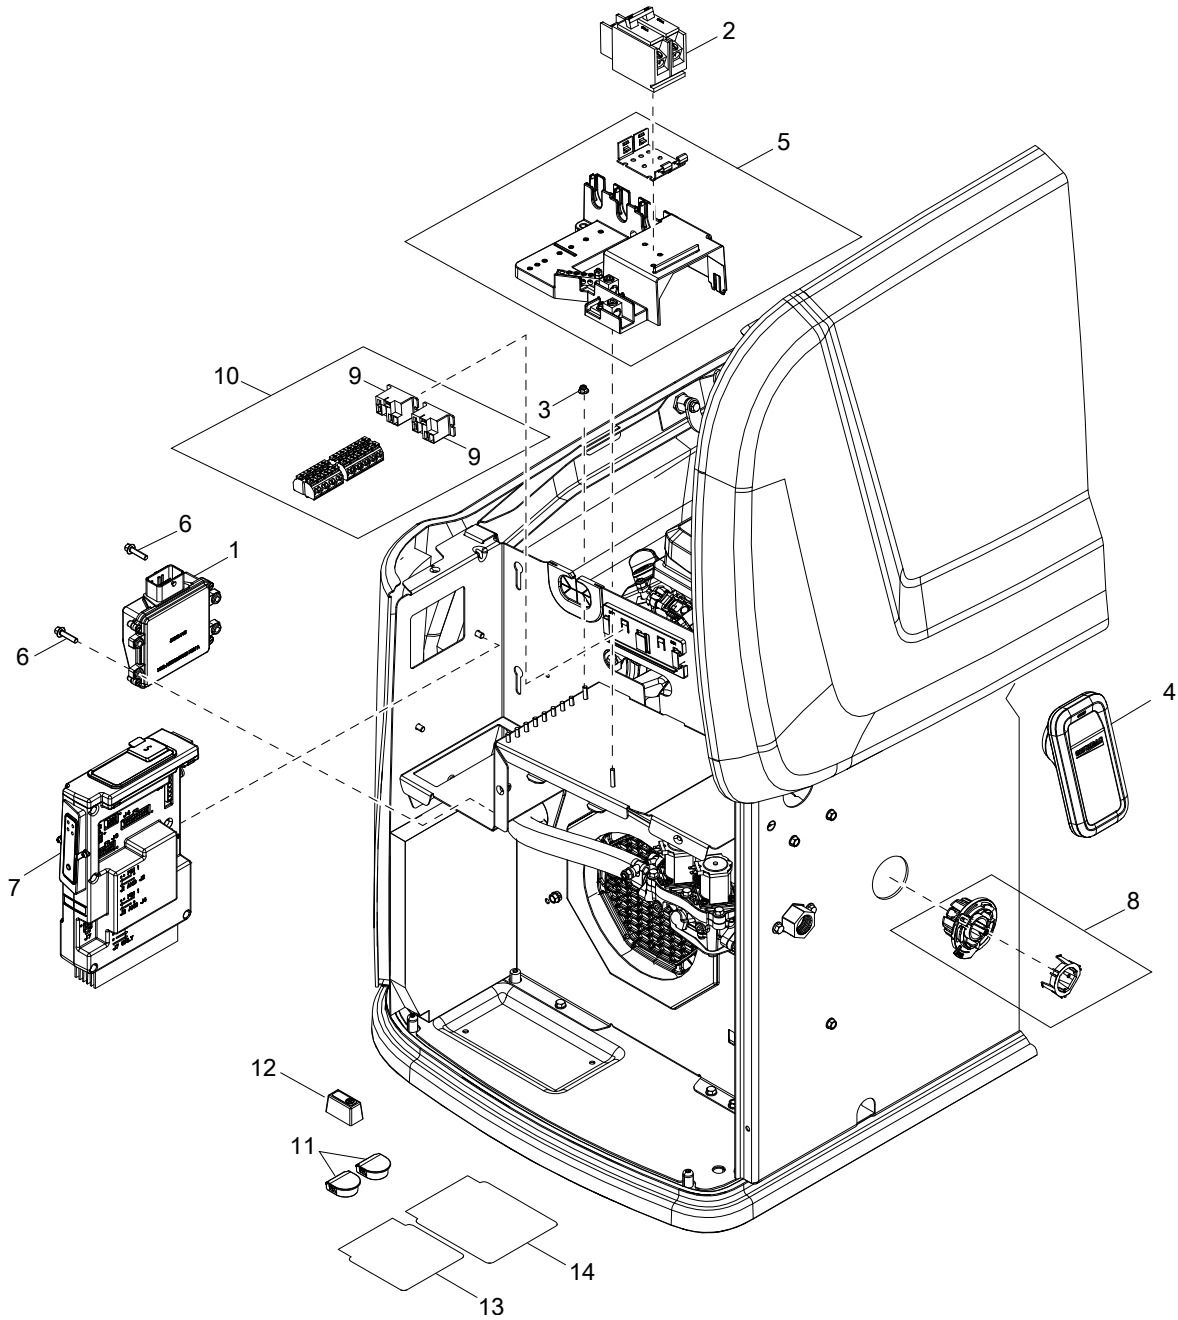

Control System and Loose Parts

Control System and Loose Parts (continued)

Item	Part Number	Part Description	QTY	Remarks
1	A0000697882	ENGINE CONTROL MODULE-46 PIN GASEOUS	1	
2	A0001311301	CB 0125A 2P 240V S BQ2 LB	1	
3	0H3535	NUT FLANGE NYLOCK	9	
4	A0004175700	CELLULAR (NON-KIT) 12V LC	1	
5	A0007504510	KIT - CUSTOMER CNX	1	
6	0G3111	SCREW HHTT ZINC	2	
7	A0008668800	KIT-CONTROLLER REPLACEMENT	1	
8	A0007504667	KIT - MOUNTING G3 RADIO	1	
9	0K2098	RELAY 12V 30A SPST PILOT DUTY	2	
10	A0007261931	HARN AC HSB PZ200 SSI 60HZ 817/997 2BP	1	
11	A0008224796	PLUG BACK PANEL HSB RIBBED	2	
12	A0006221871	BATTERY POST COVER RED +	1	
13	0J6153	DECAL WARN THROUGH CONDUCTORS	1	
14	0J5765	DECAL SERVICE ENTRANCE WARNING	1	
15	A0004332727	HARN STATOR LEADS AC HSB 1P 315 6AWG	1	*Item not shown